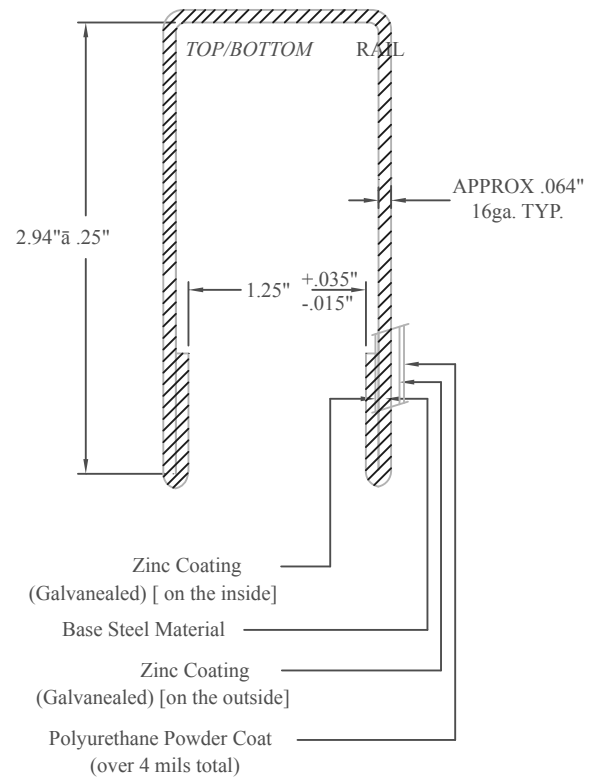

NOT TO SCALE

8'H VERTICAL W/ T&G INFILL

FENCE TRAC

34th North Garnett Rd.
Tulsa, OK 74116
918 -794 -TRAC(8722)
www.fencetrac.com