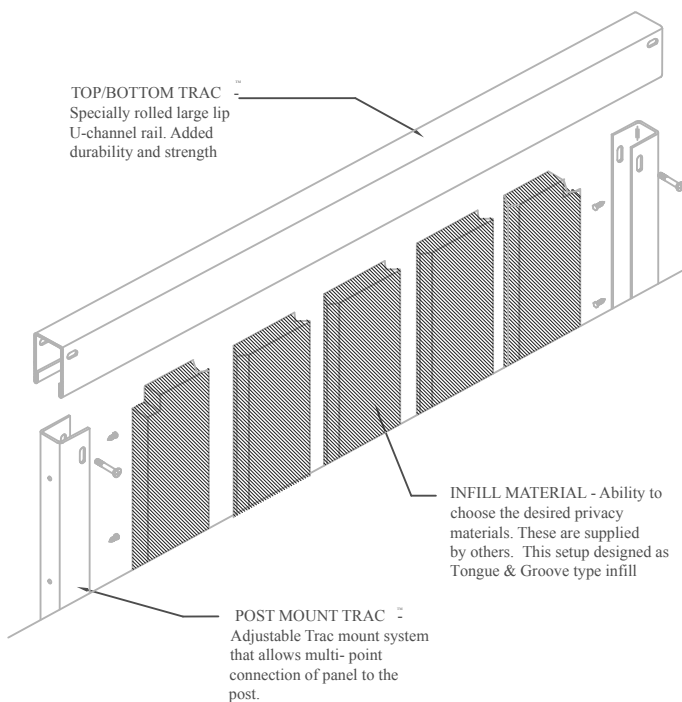

NOT TO SCALE

8'H VERTICAL W/ T&G INFILL

FENCE TRAC

34th North Garnett Rd.
Tulsa, OK 74116
918 -794 -TRAC(8722)
www.fencetrac.com