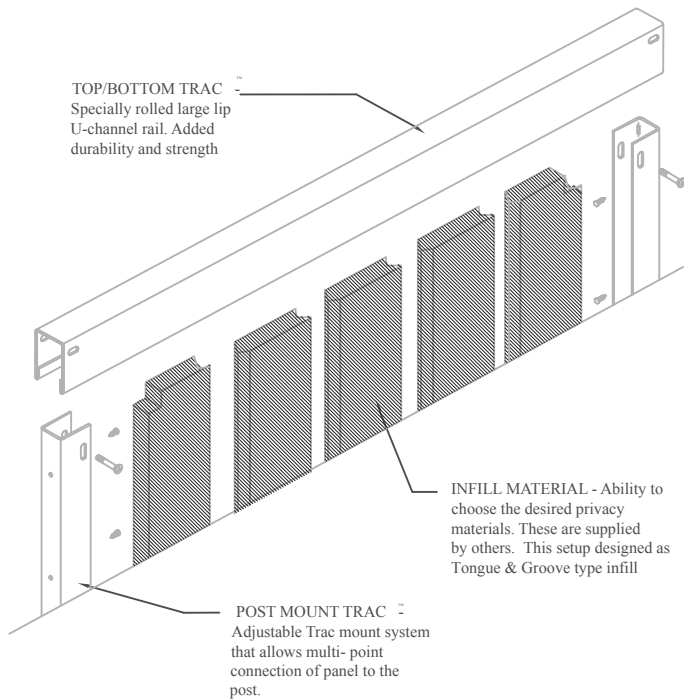

\*\*\*NOT TO SCALE\*\*\*

6'H VERTICAL W/ T&G INFILL

**FENCE TRAC**

34th North Garnett Rd.  
Tulsa, OK 74116  
918 -794 -TRAC(8722)  
www.fencetrac.com