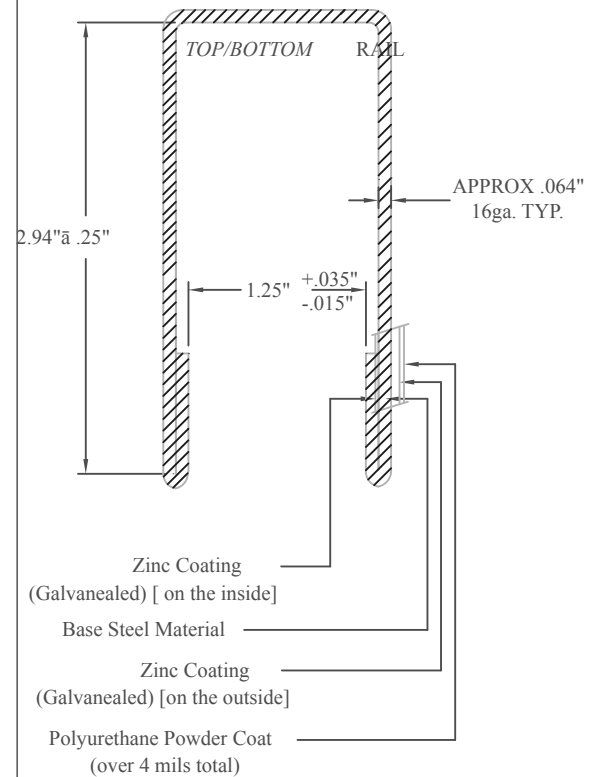

\*\*\*NOT TO SCALE\*\*\*

6'H VERTICAL W/ T&G INFILL

**FENCE TRAC**

34th North Garnett Rd.  
Tulsa, OK 74116  
918 -794 -TRAC(8722)  
www.fencetrac.com